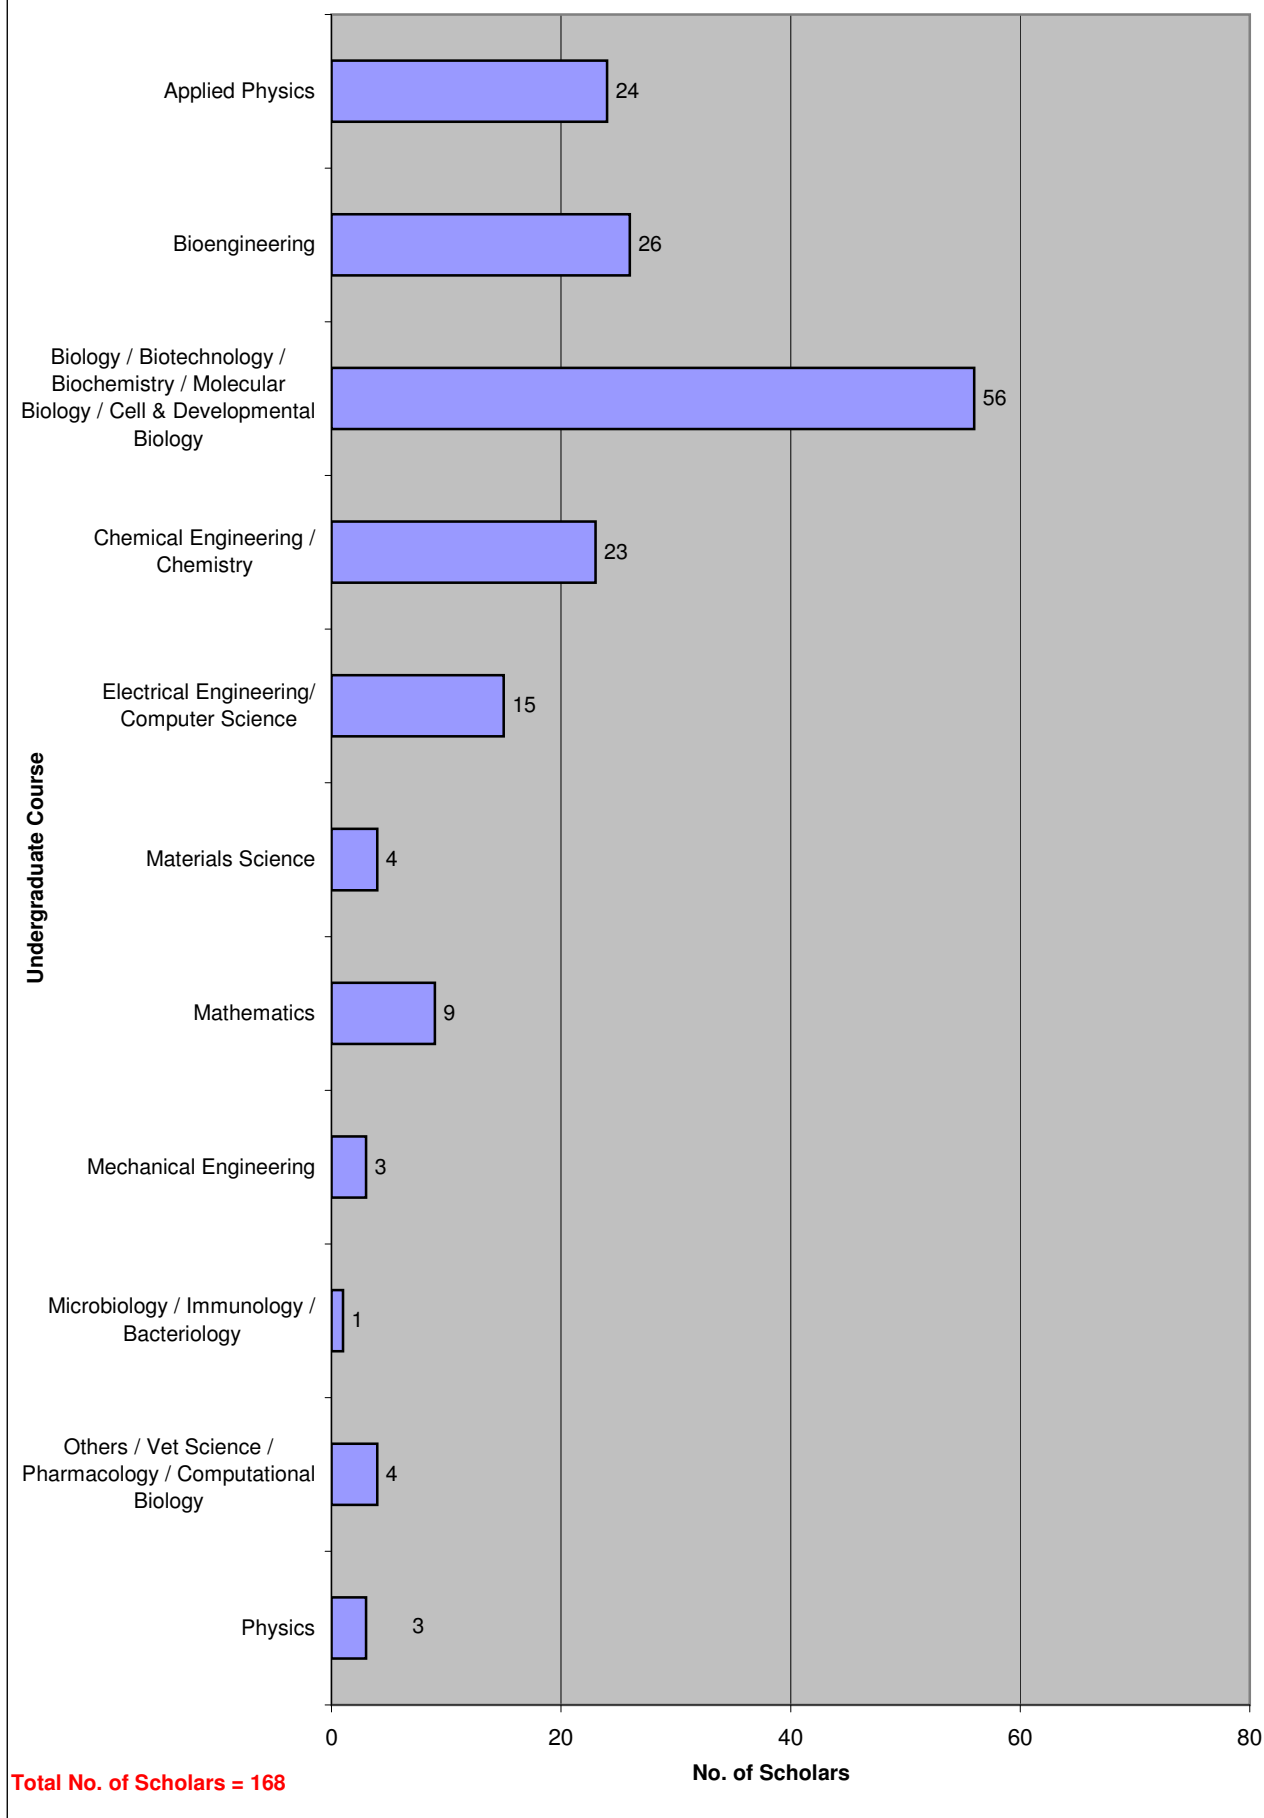

# NSS (BS) CHOICE OF COURSE

TOTAL = BMRC + SERC

Note:

Data excludes scholars on Research Attachment and those currently serving National Service.

Information correct as of 30<sup>th</sup> Jun 2009

# NSS (BS) CHOICE OF COURSE

## BMRC / SERC

Note:

Data excludes scholars on Research Attachment and those currently serving National Service.

Information correct as of 30<sup>th</sup> Jun 2009