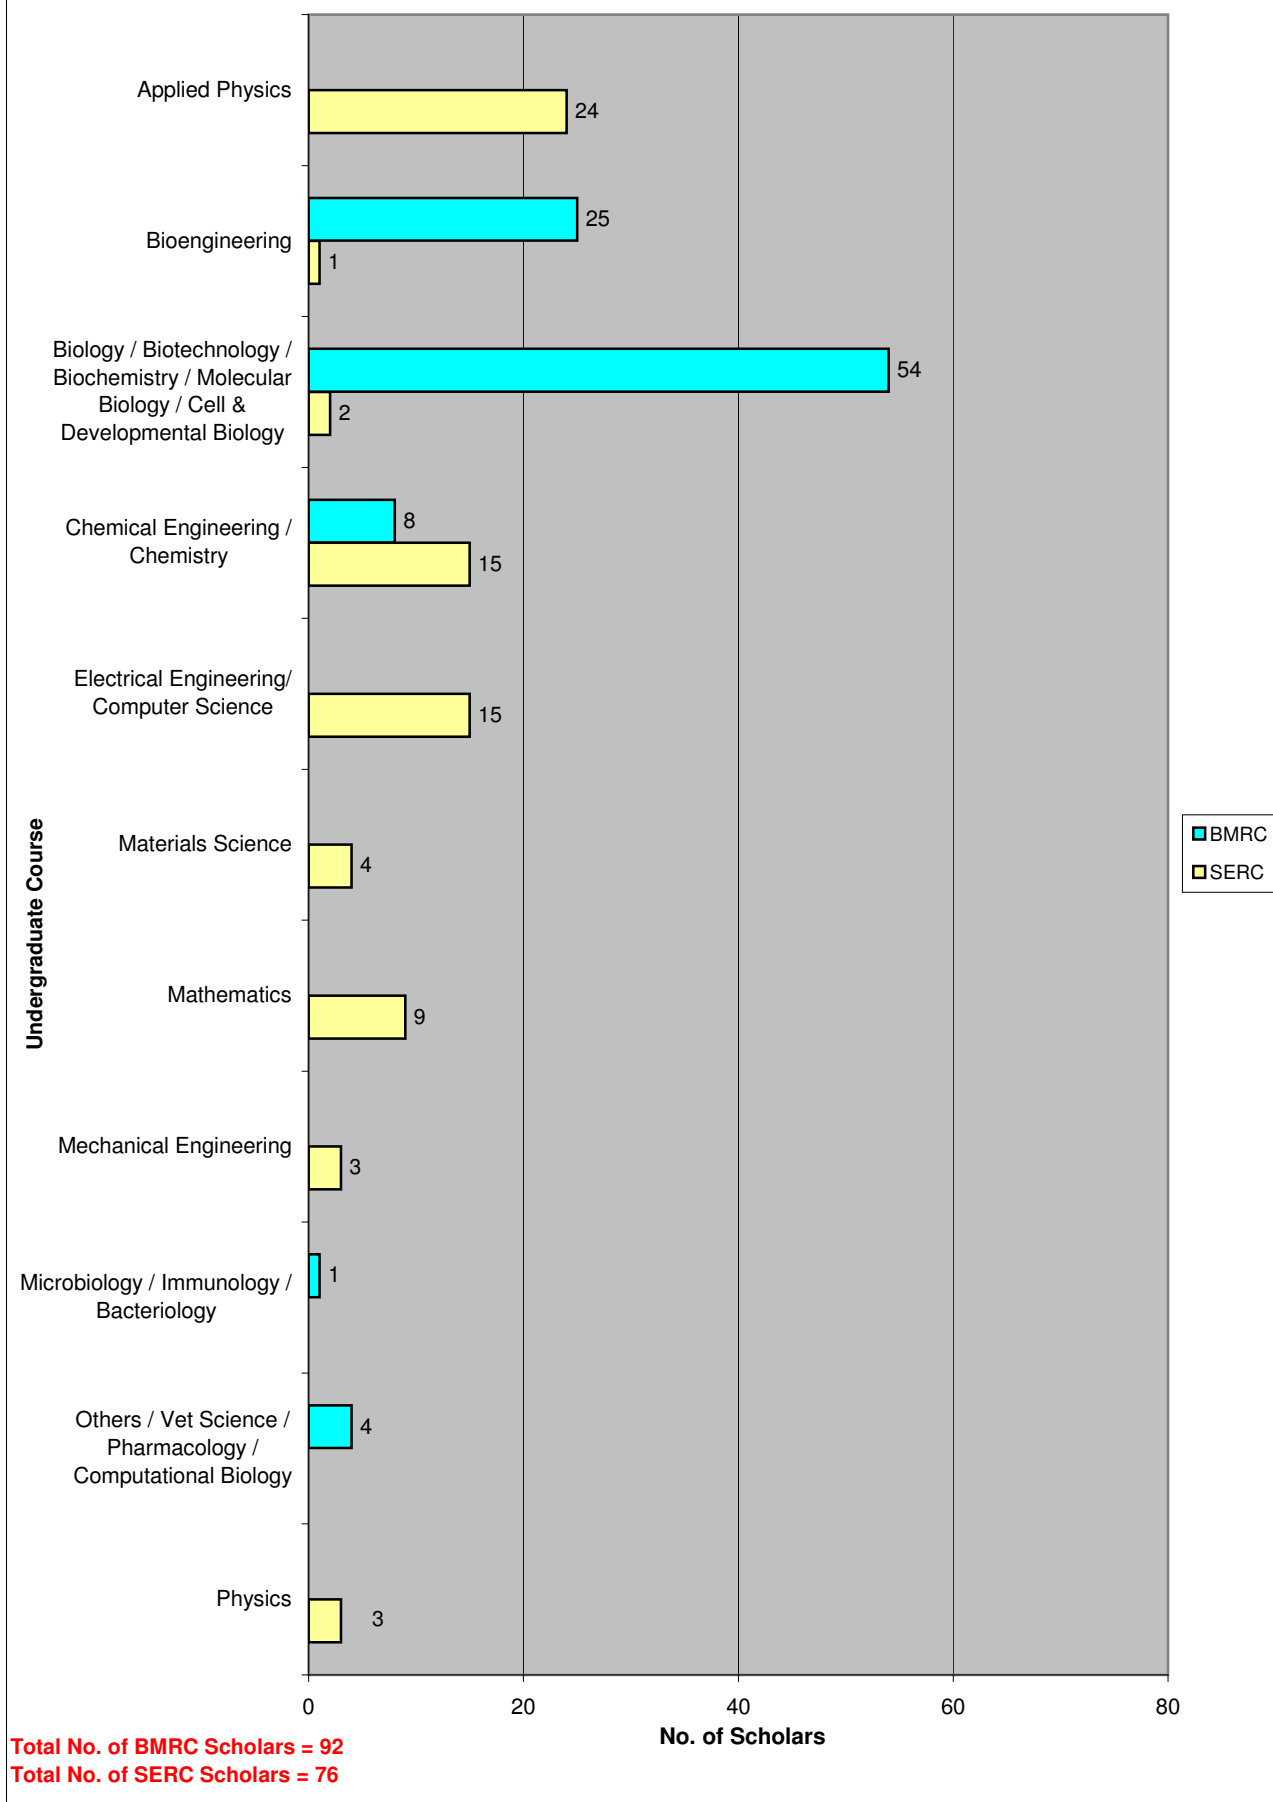

# NSS (BS) CHOICE OF COURSE

TOTAL = BMRC + SERC

Note:

Data excludes scholars on Research Attachment and those currently serving National Service.

Information correct as of 30<sup>th</sup> Jun 2009

# NSS (BS) CHOICE OF COURSE

## BMRC / SERC

Note:

Data excludes scholars on Research Attachment and those currently serving National Service.

Information correct as of 30<sup>th</sup> Jun 2009