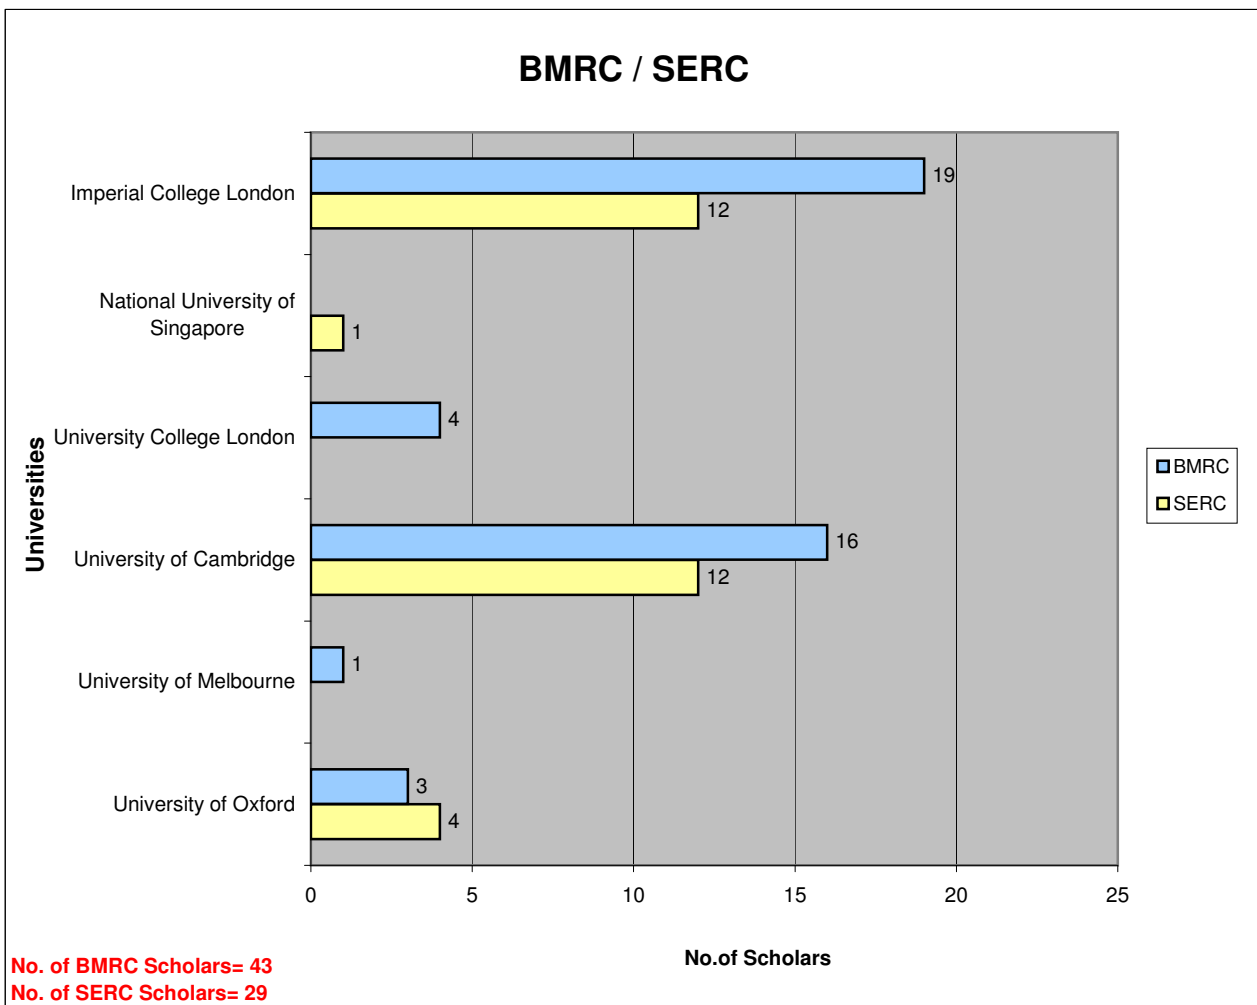

NSS (BS) SCHOLARS' CHOICE OF UNIVERSITY UK & Other Countries

Note:

Data excludes scholars on Research Attachment and those currently serving National Service.

Information correct as of 30th Jun 2009