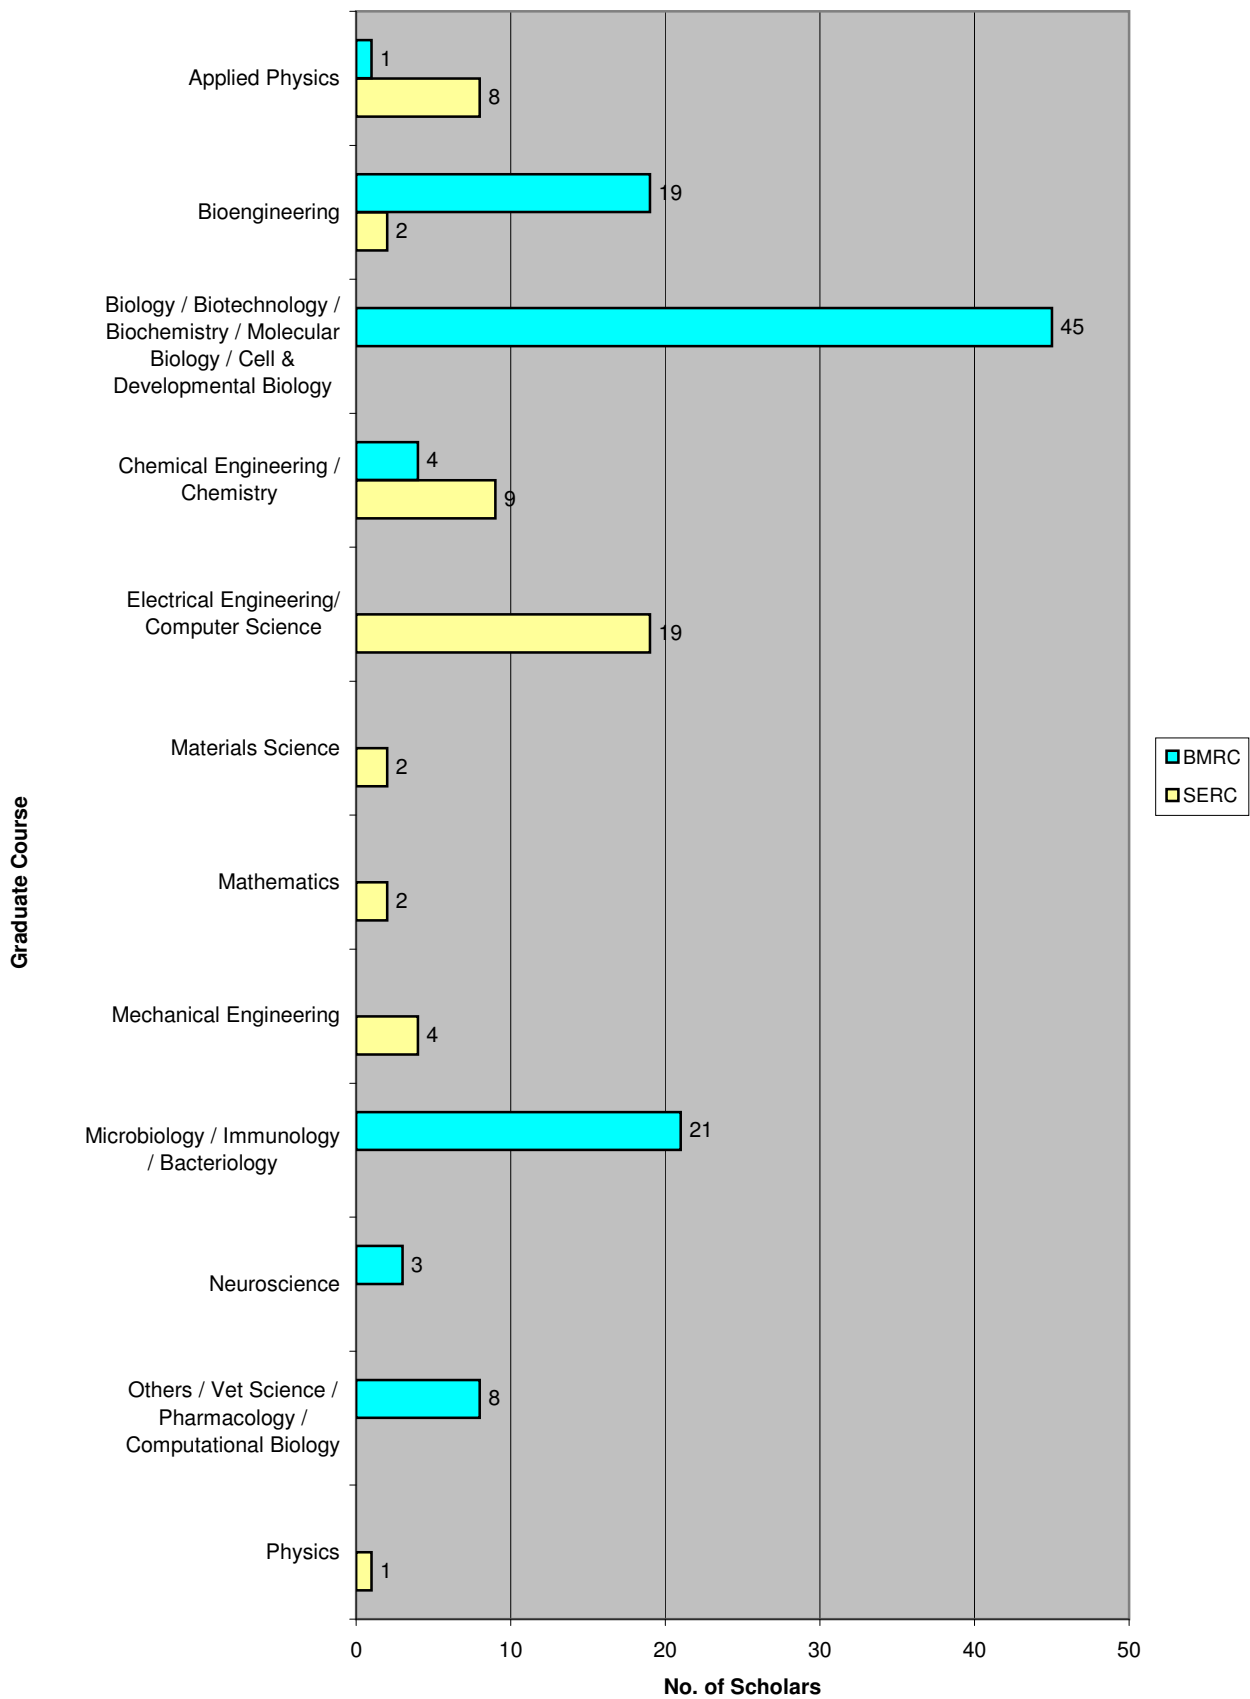

NSS (PhD) CHOICE OF COURSE

TOTAL = BMRC + SERC

Total No. of Scholars = 148

Note:

Data excludes scholars on Research Attachment.

NSS (PhD) CHOICE OF COURSE

BMRC / SERC

Total No. of BMRC Scholars = 101
Total No. of SERC Scholars = 47

Note:
 Data excludes scholars on Research Attachment.