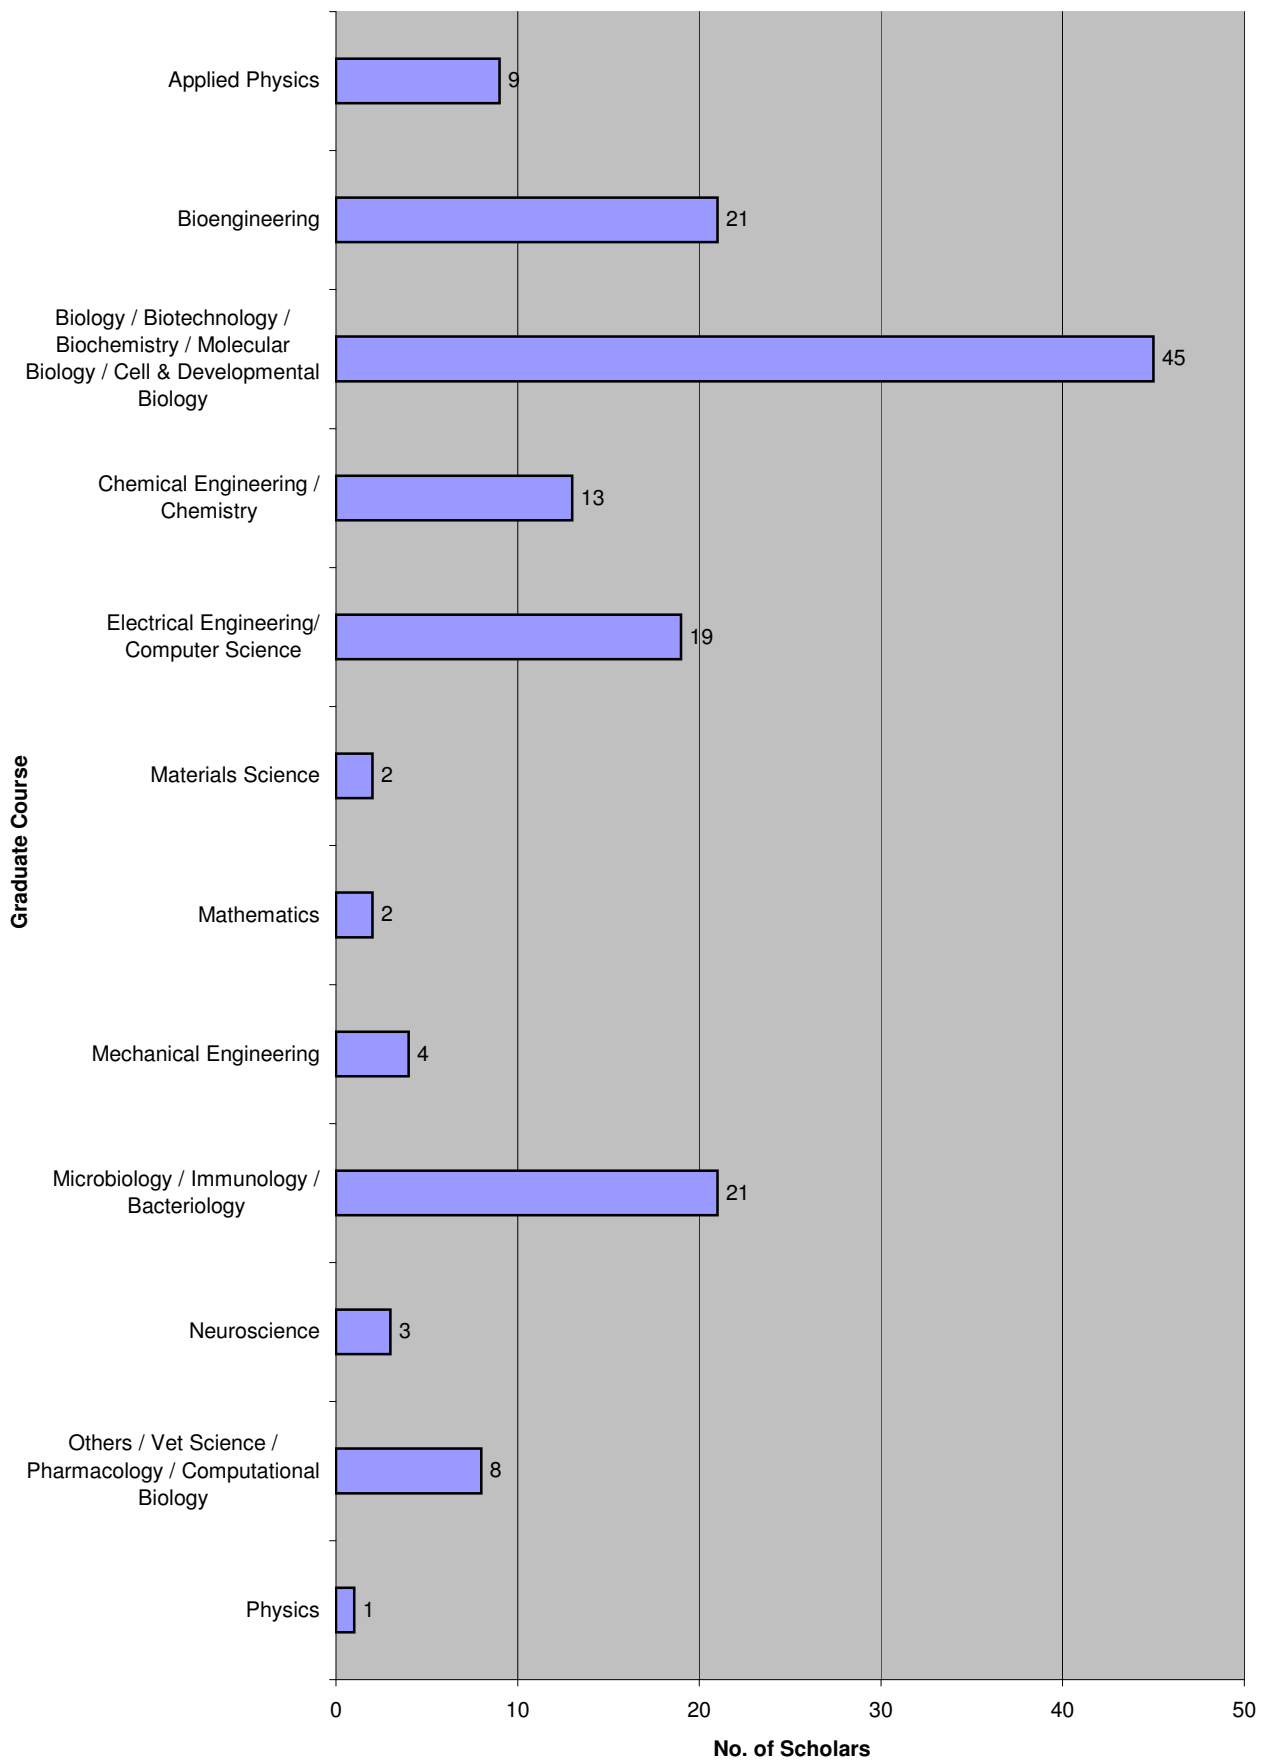

NSS (PhD) CHOICE OF COURSE

TOTAL = BMRC + SERC

Total No. of Scholars = 148

Note:

Data excludes scholars on Research Attachment.

NSS (PhD) CHOICE OF COURSE

BMRC / SERC

Total No. of BMRC Scholars = 101
Total No. of SERC Scholars = 47

Note:
 Data excludes scholars on Research Attachment.