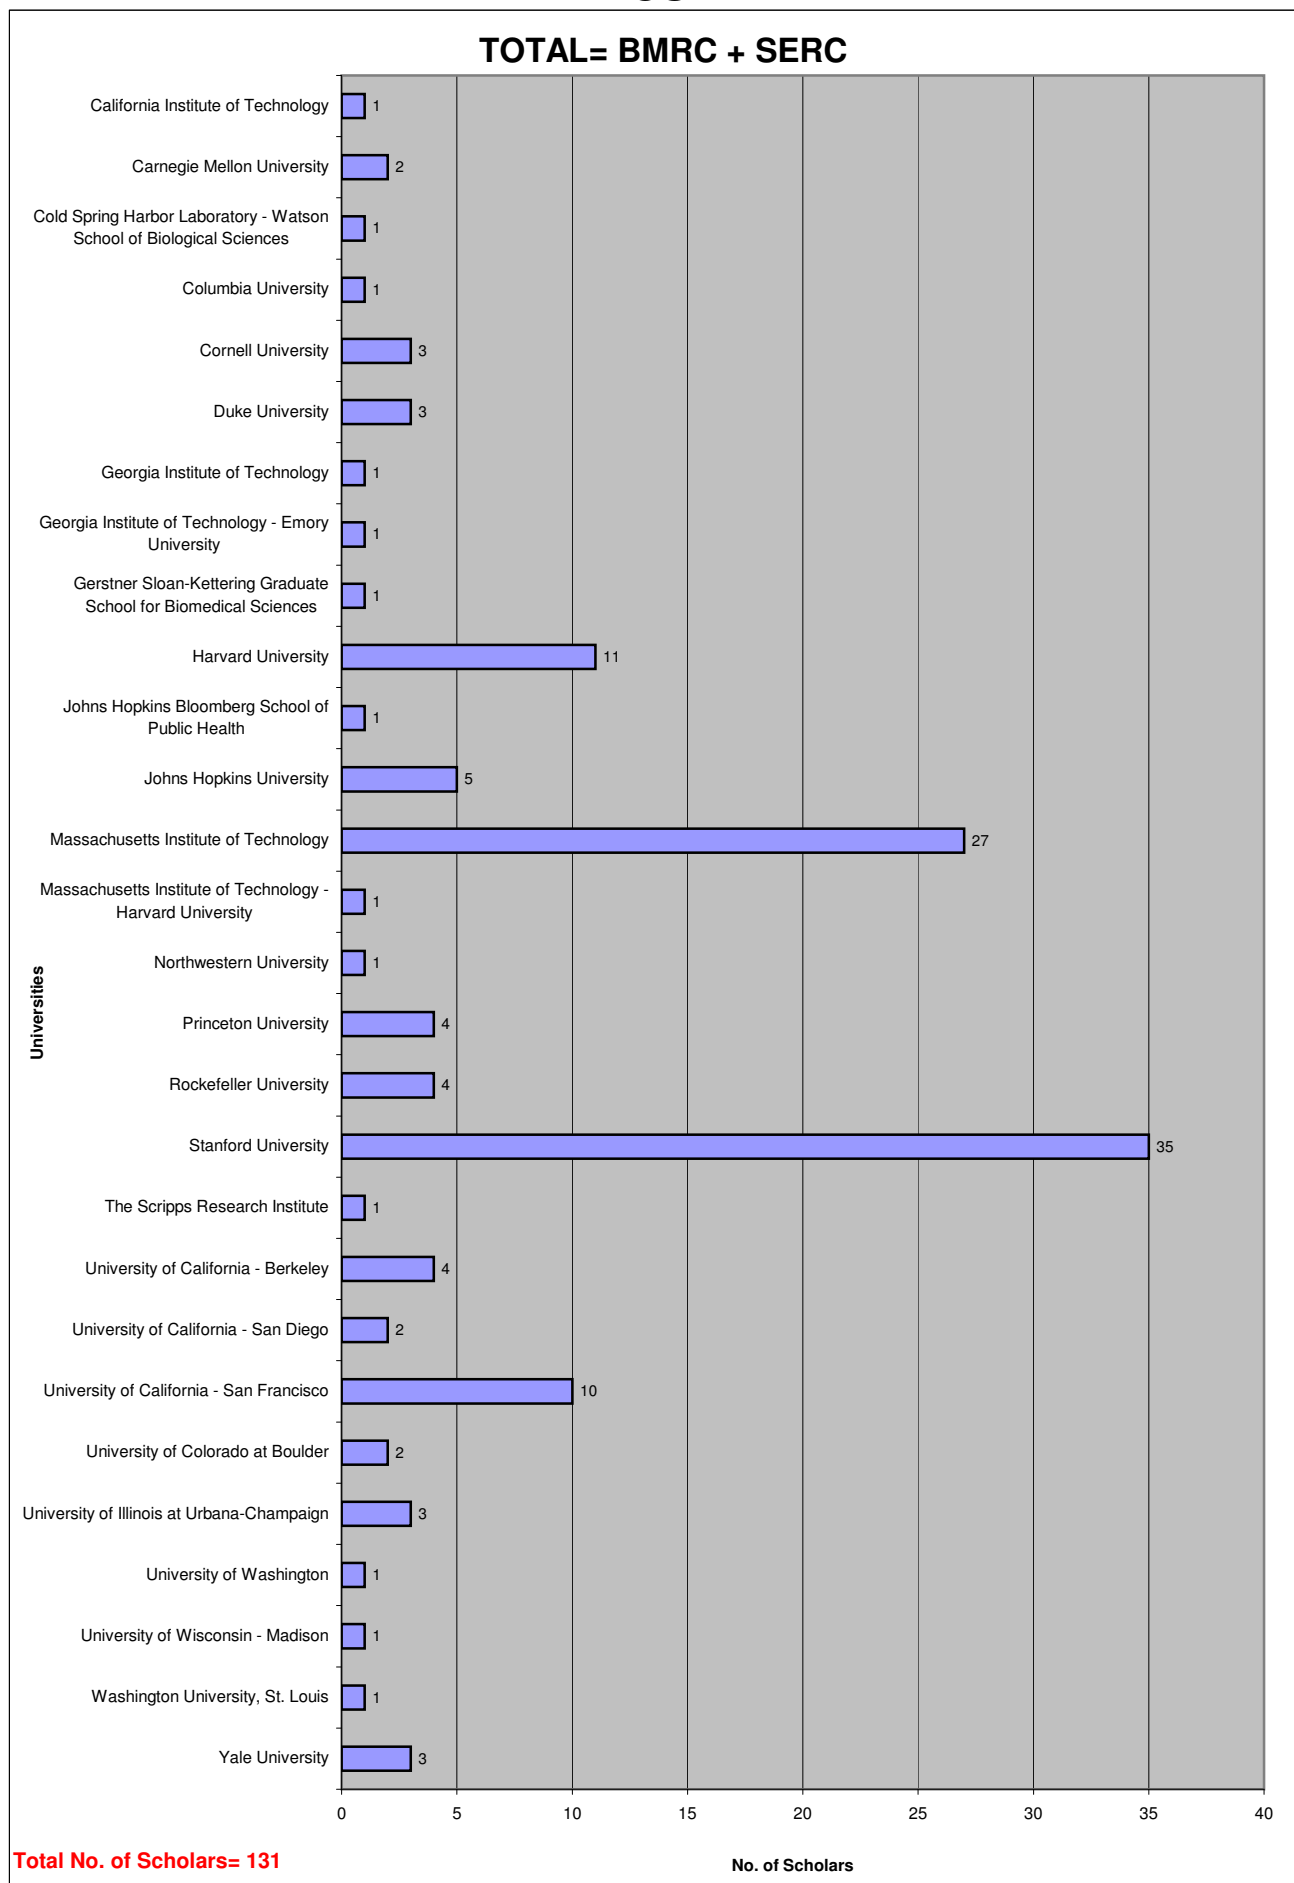

NSS (PhD) SCHOLARS' CHOICE OF UNIVERSITY US

Note:

Data excludes scholars currently on Research Attachment.

Information correct as of 30th Jun 2009

NSS (PhD) SCHOLARS' CHOICE OF UNIVERSITY US

BMRC / SERC

Note:

Data excludes scholars currently on Research Attachment.

Information correct as of 30th Jun 2009