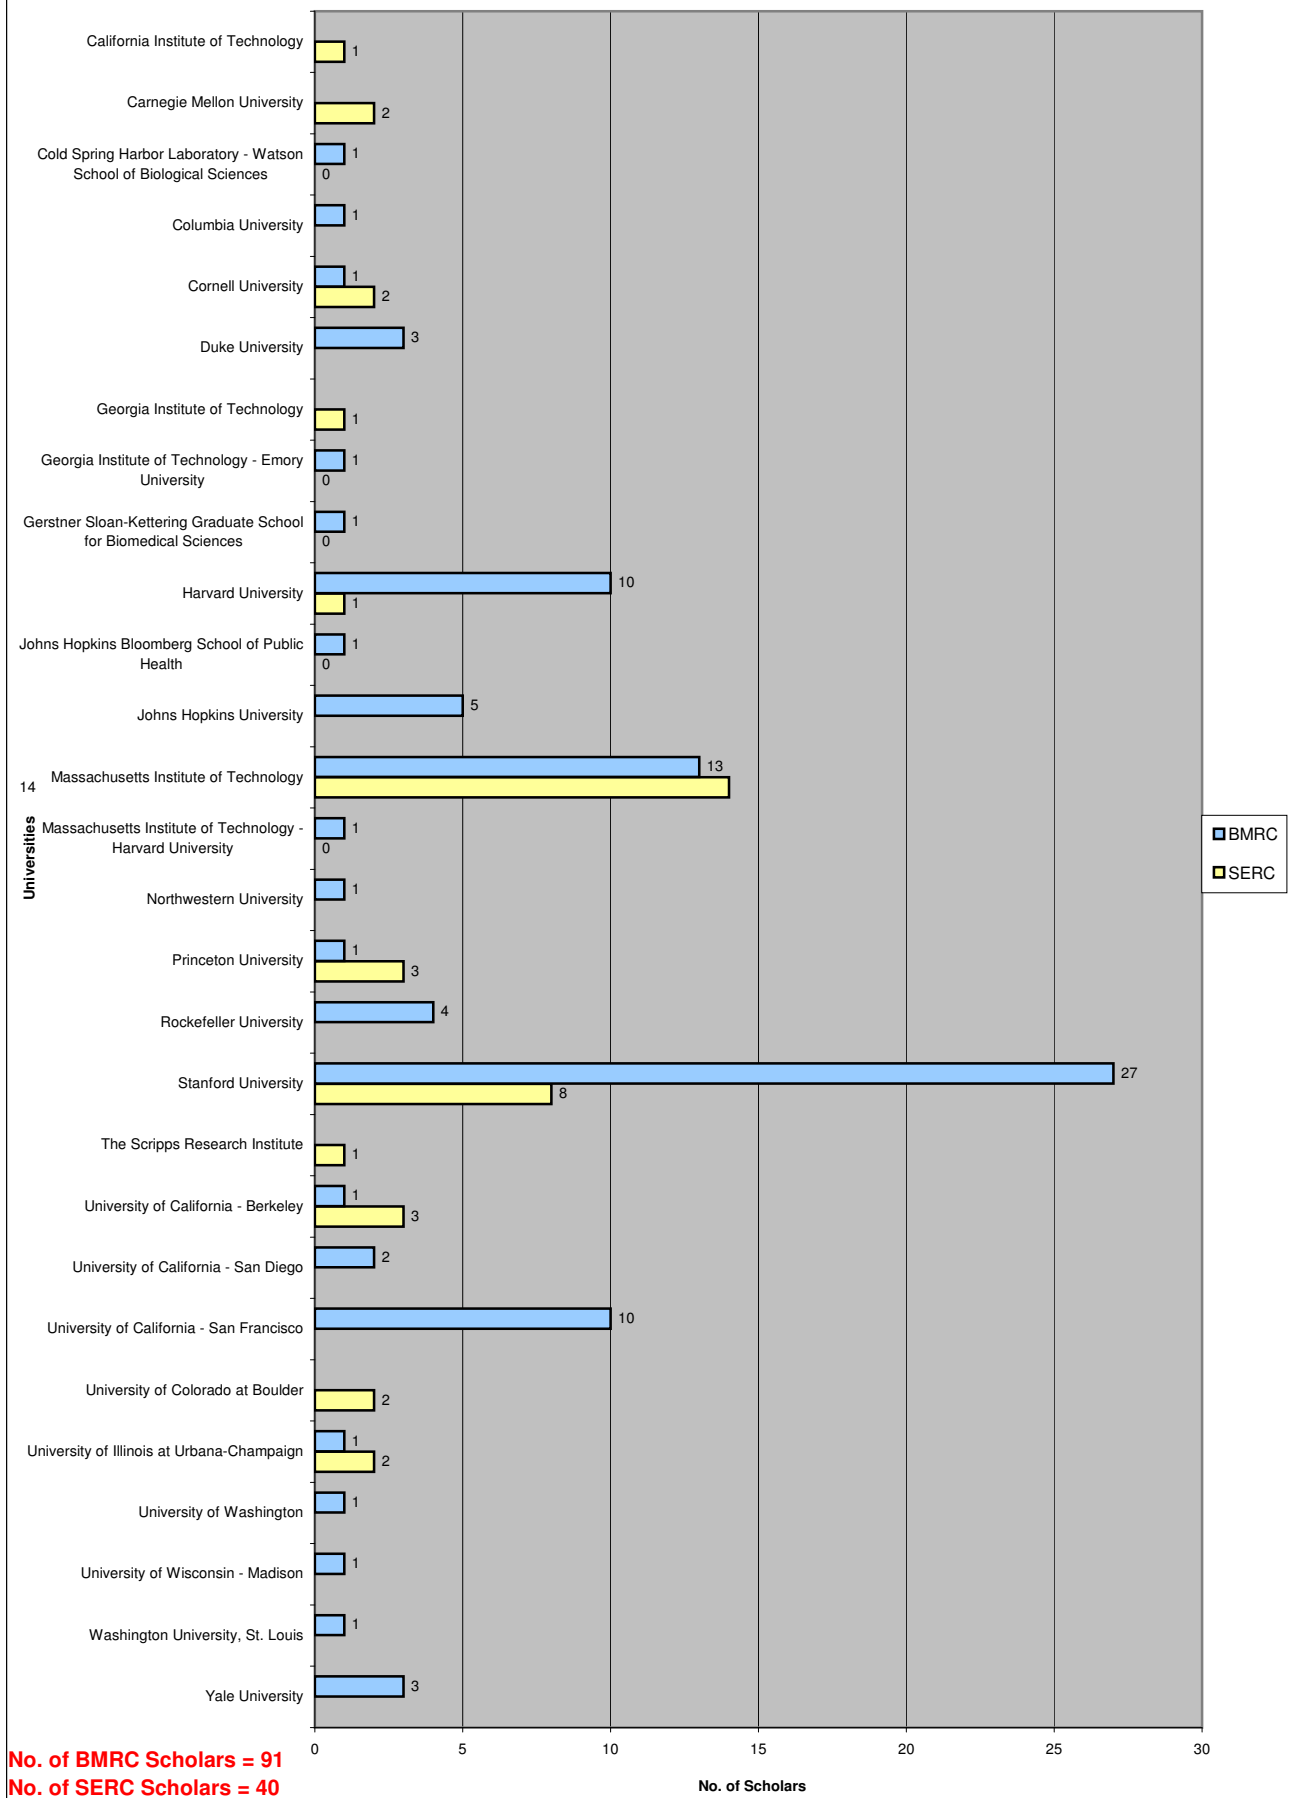

NSS (PhD) SCHOLARS' CHOICE OF UNIVERSITY US

Note:

Data excludes scholars currently on Research Attachment.

Information correct as of 30th Jun 2009

NSS (PhD) SCHOLARS' CHOICE OF UNIVERSITY US

BMRC / SERC

Note:

Data excludes scholars currently on Research Attachment.

Information correct as of 30th Jun 2009