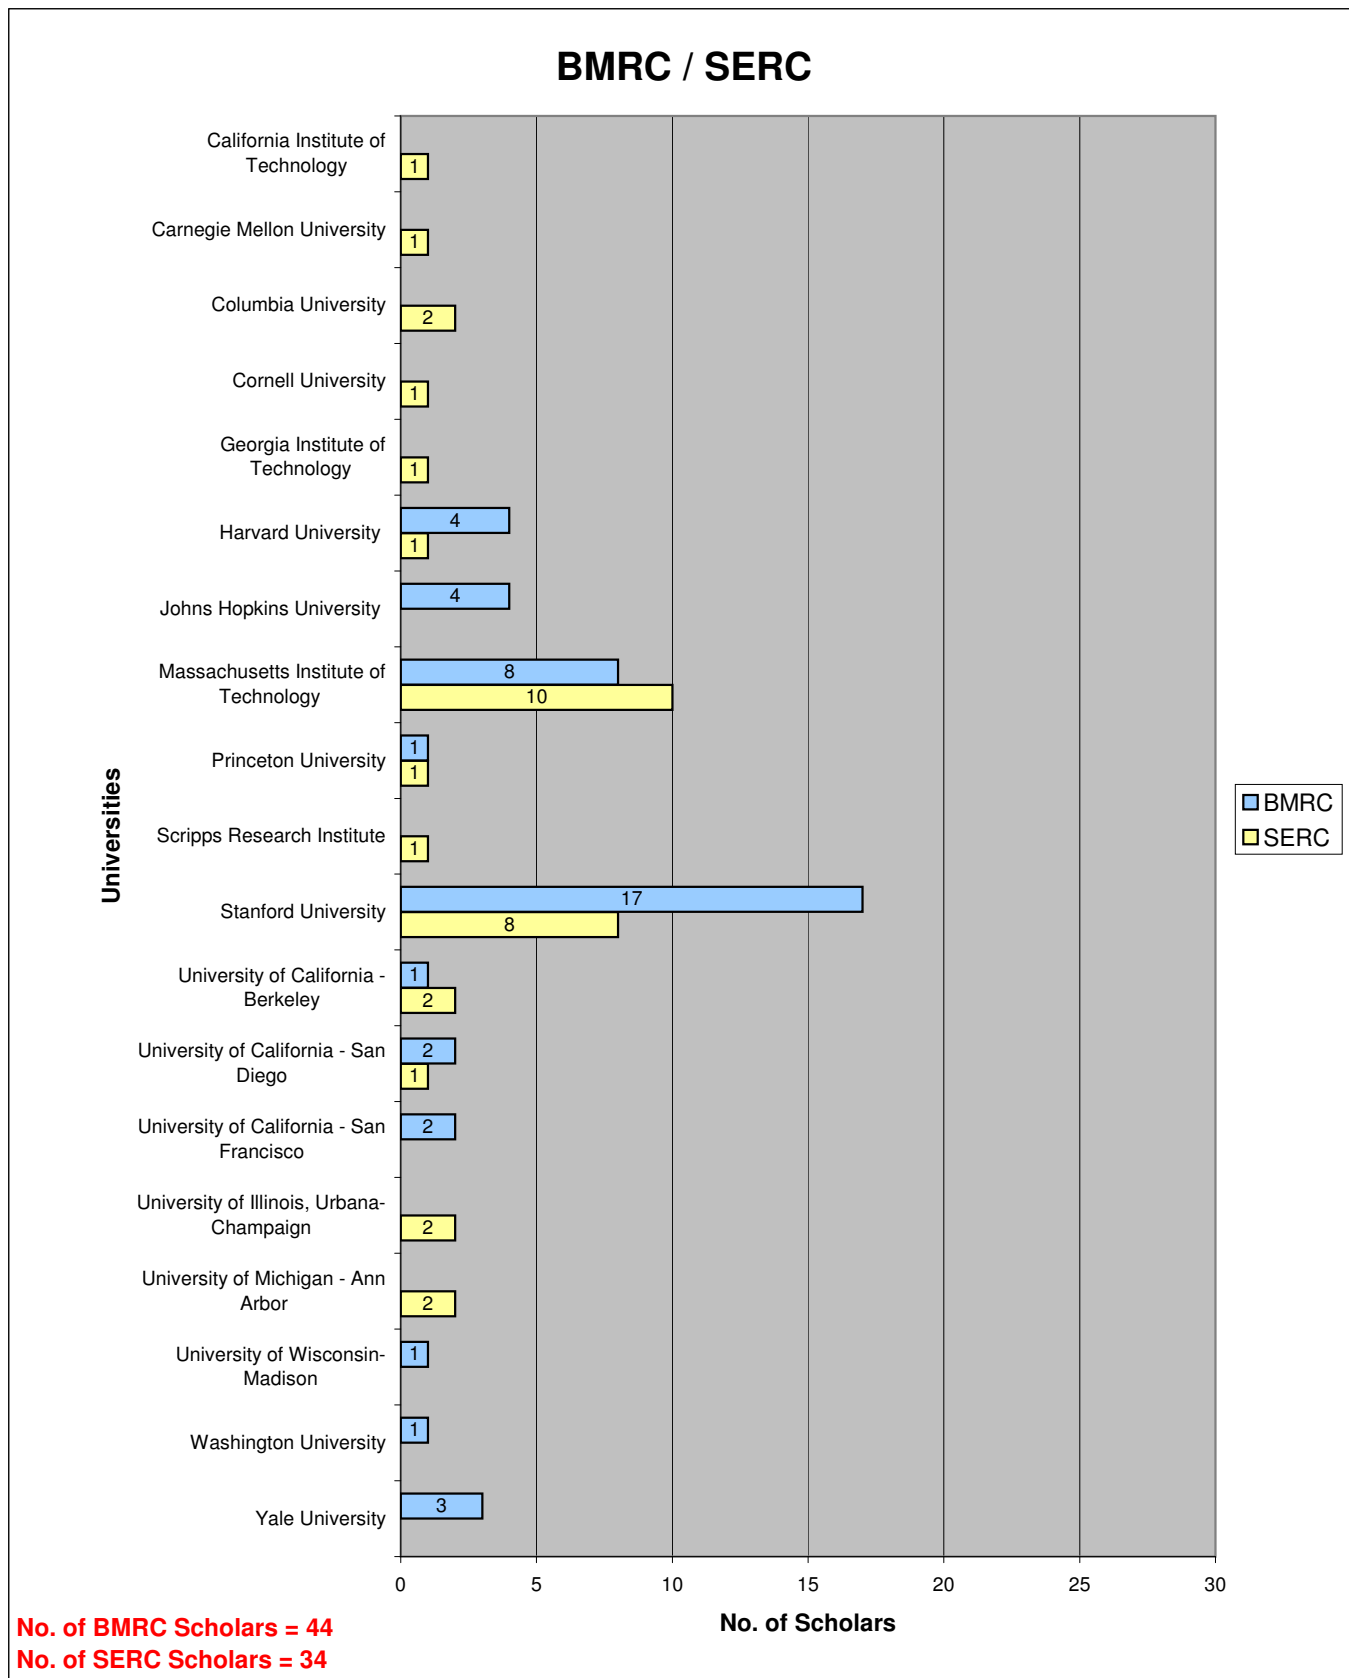

NSS (PhD) SCHOLARS' CHOICE OF UNIVERSITY 2006/2007 US

Note:
Data excludes scholars currently on Research Attachment.

Information correct as of 1st Dec 2006

NSS (PhD) SCHOLARS' CHOICE OF UNIVERSITY 2006/2007 US

Note:
Data excludes scholars currently on Research Attachment.

Information correct as of 1st Dec 2006