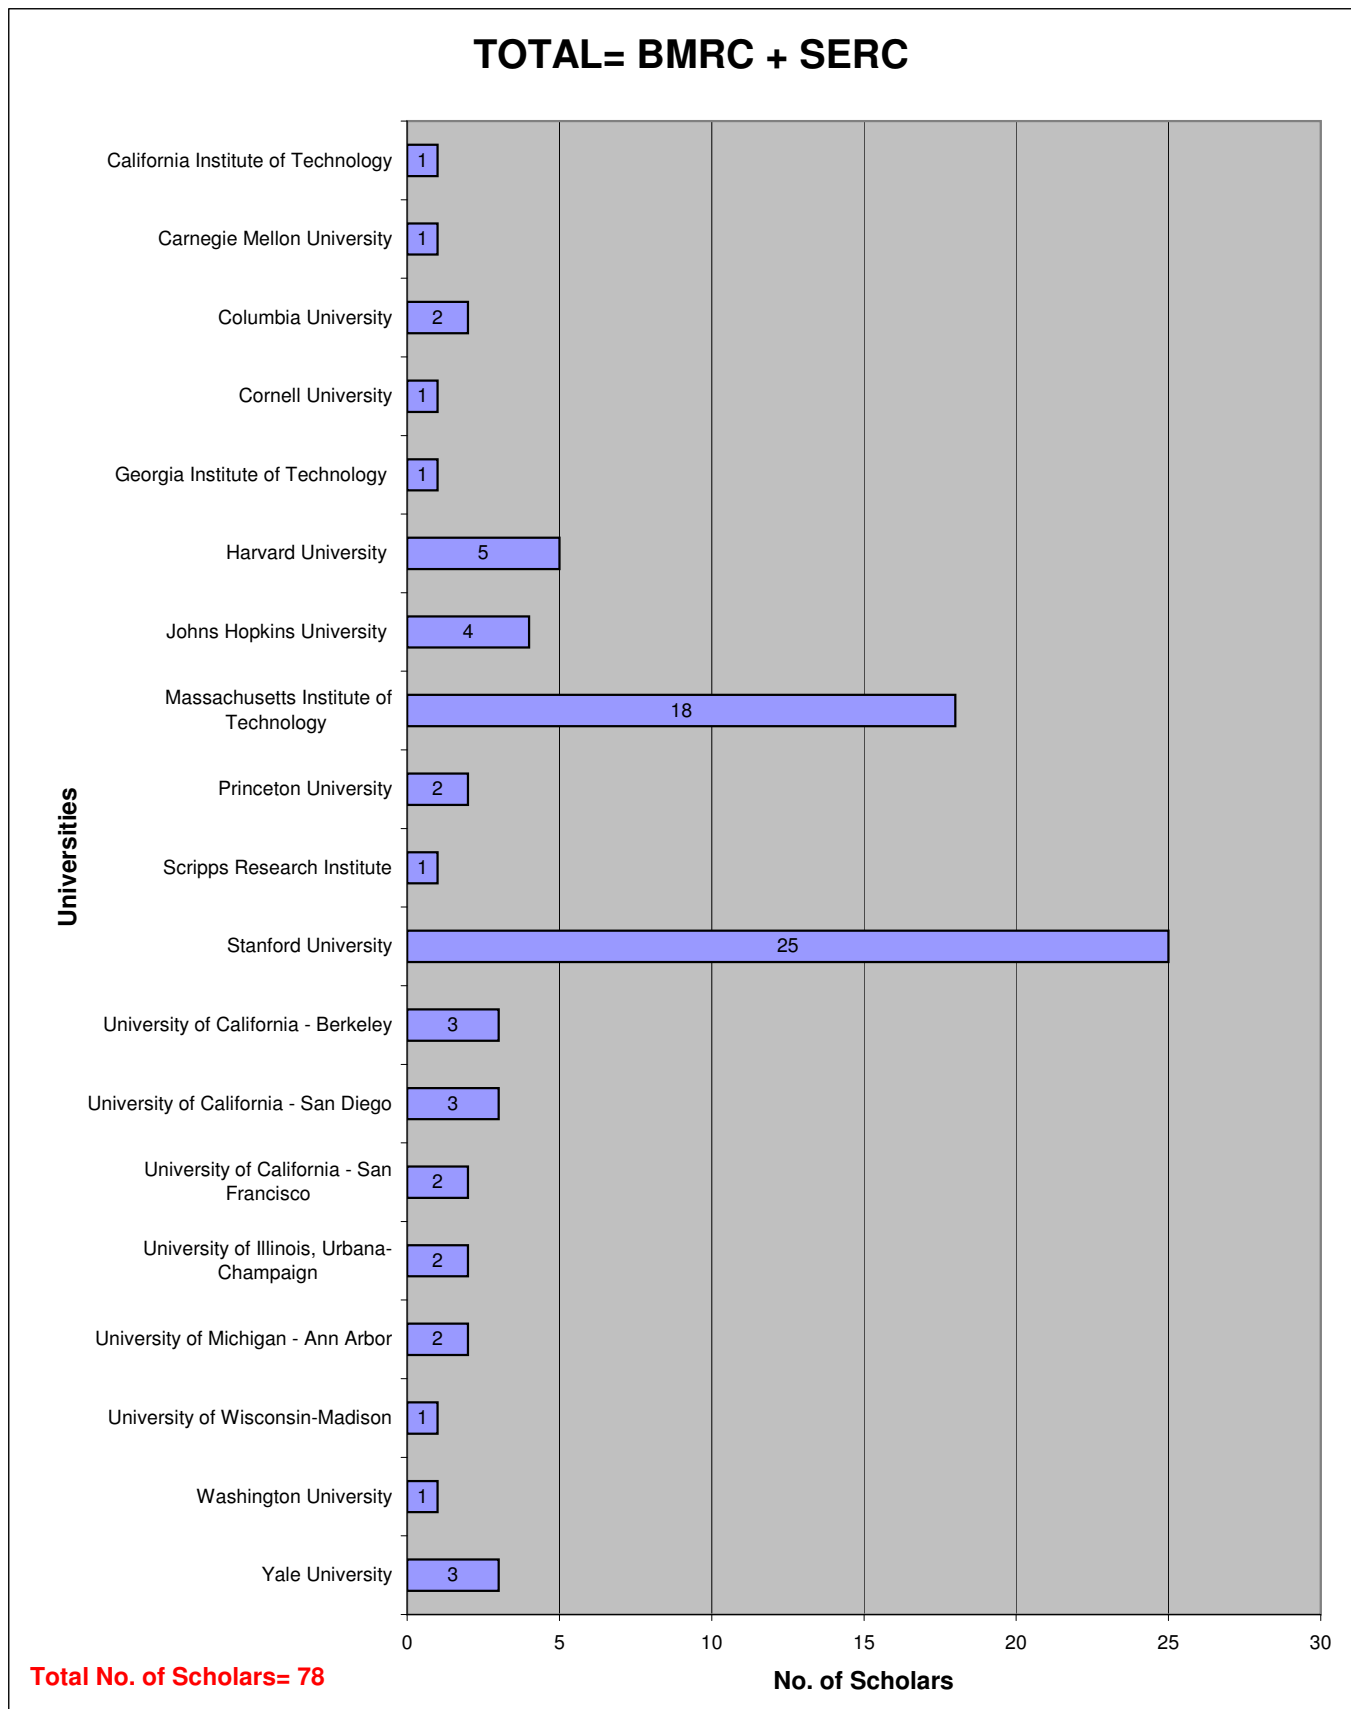

NSS (PhD) SCHOLARS' CHOICE OF UNIVERSITY 2006/2007 US

Note:
Data excludes scholars currently on Research Attachment.

Information correct as of 1st Dec 2006

NSS (PhD) SCHOLARS' CHOICE OF UNIVERSITY 2006/2007 US

Note:
Data excludes scholars currently on Research Attachment.

Information correct as of 1st Dec 2006