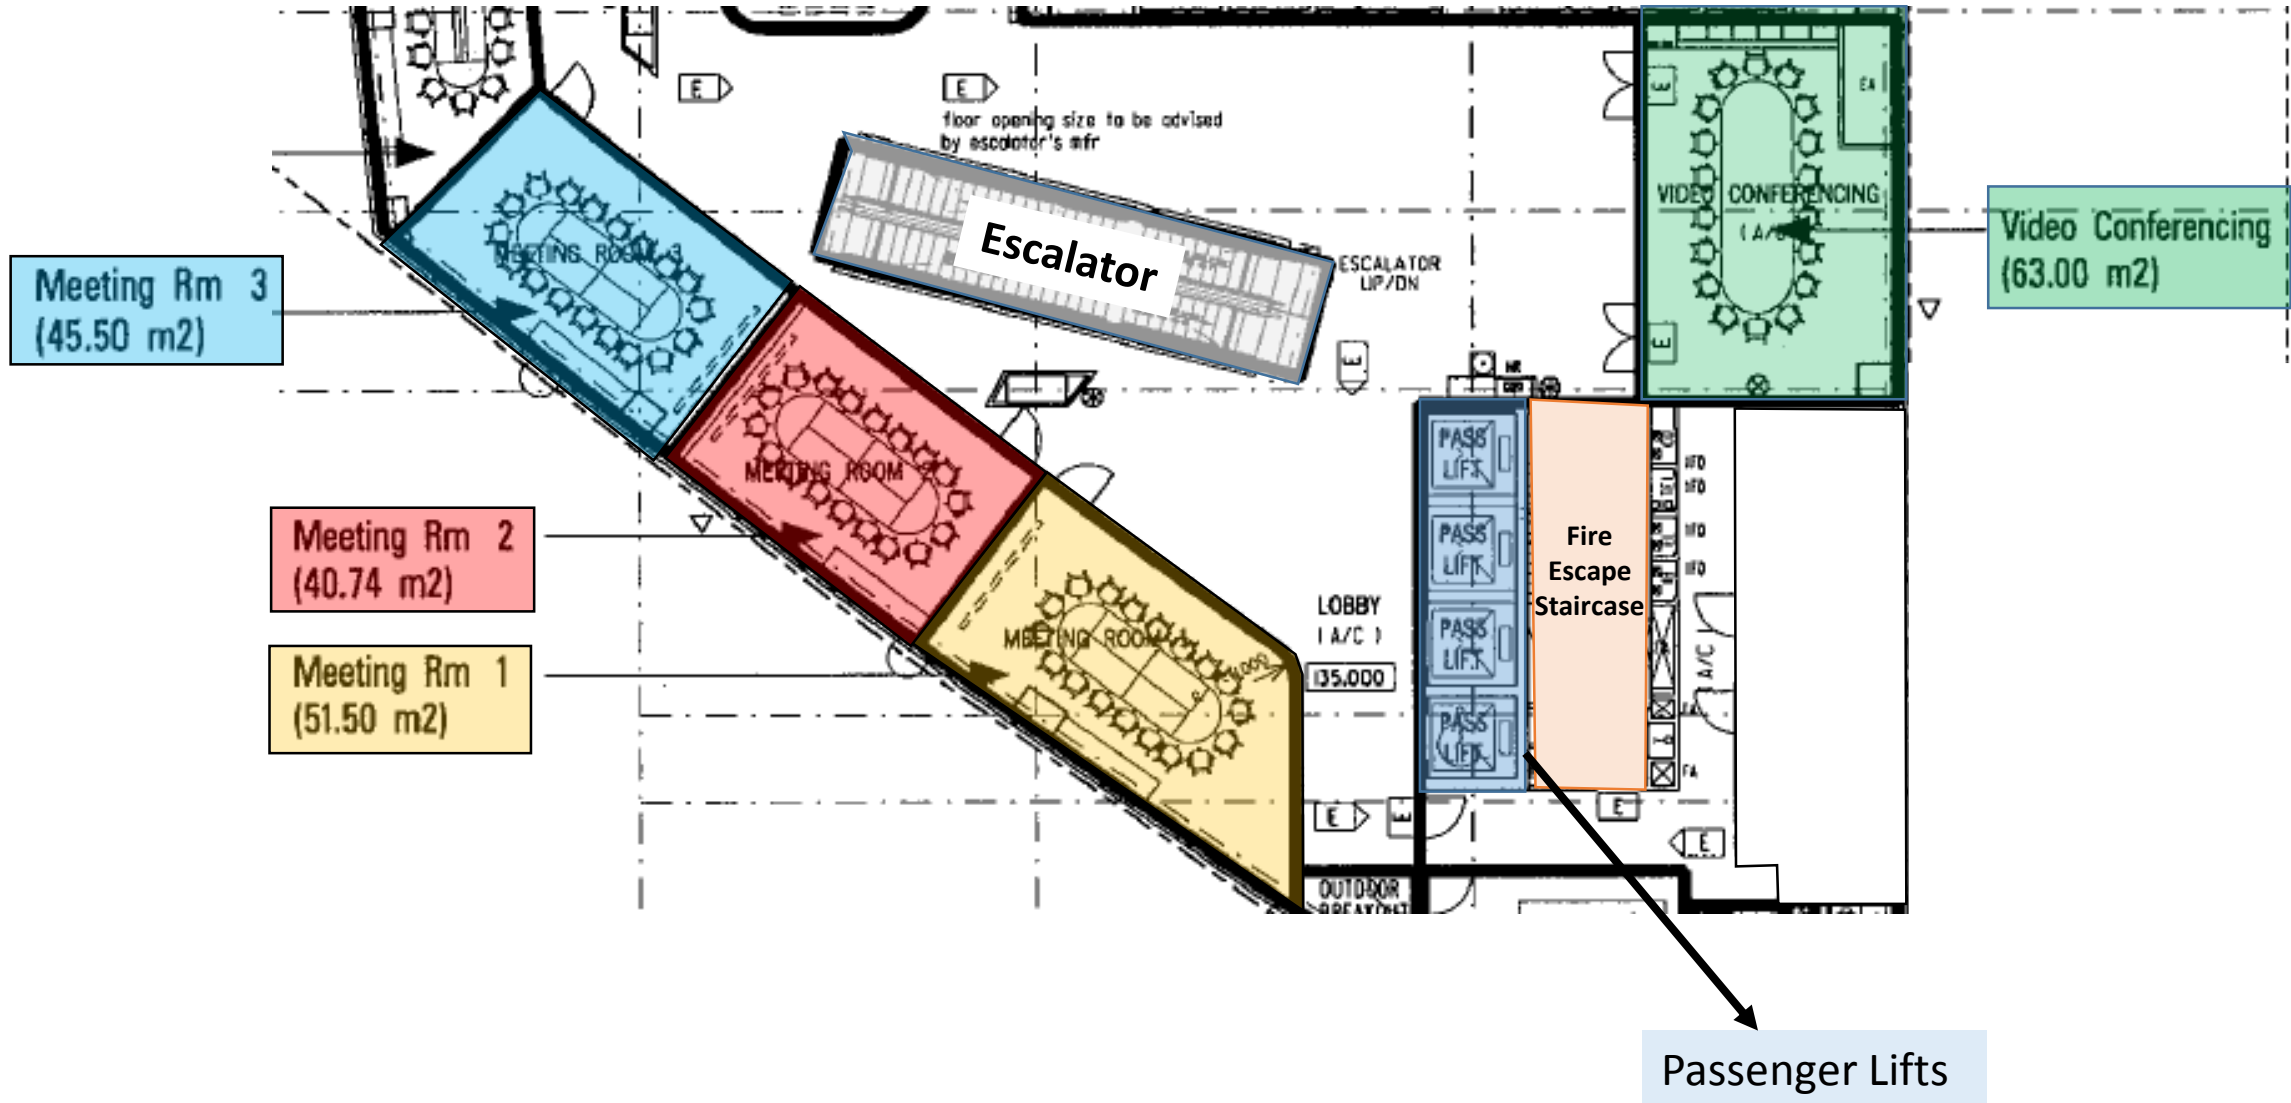

# MATRIX LEVEL 3 – Meeting Rooms/ Video Conference Room

# MATRIX LEVEL 3 – Meeting Rooms (Layout)

**Max. Capacity**  
Meeting Room 1: 25 pax  
Meeting Room 2: 18 pax  
Meeting Room 3: 18 pax

**Note:** Drawings not drawn to scale.

**Legend**

- Meeting Room 1
- Meeting Room 2
- Meeting Room 3
- Screen
- Table
- Chairs
- AV Items in cabinet
- Door

# MATRIX LEVEL 3 – Video Conference Room (Layout)

## Legend

Screen

Table

Chairs

AV Items in  
cabinet

Door

Column