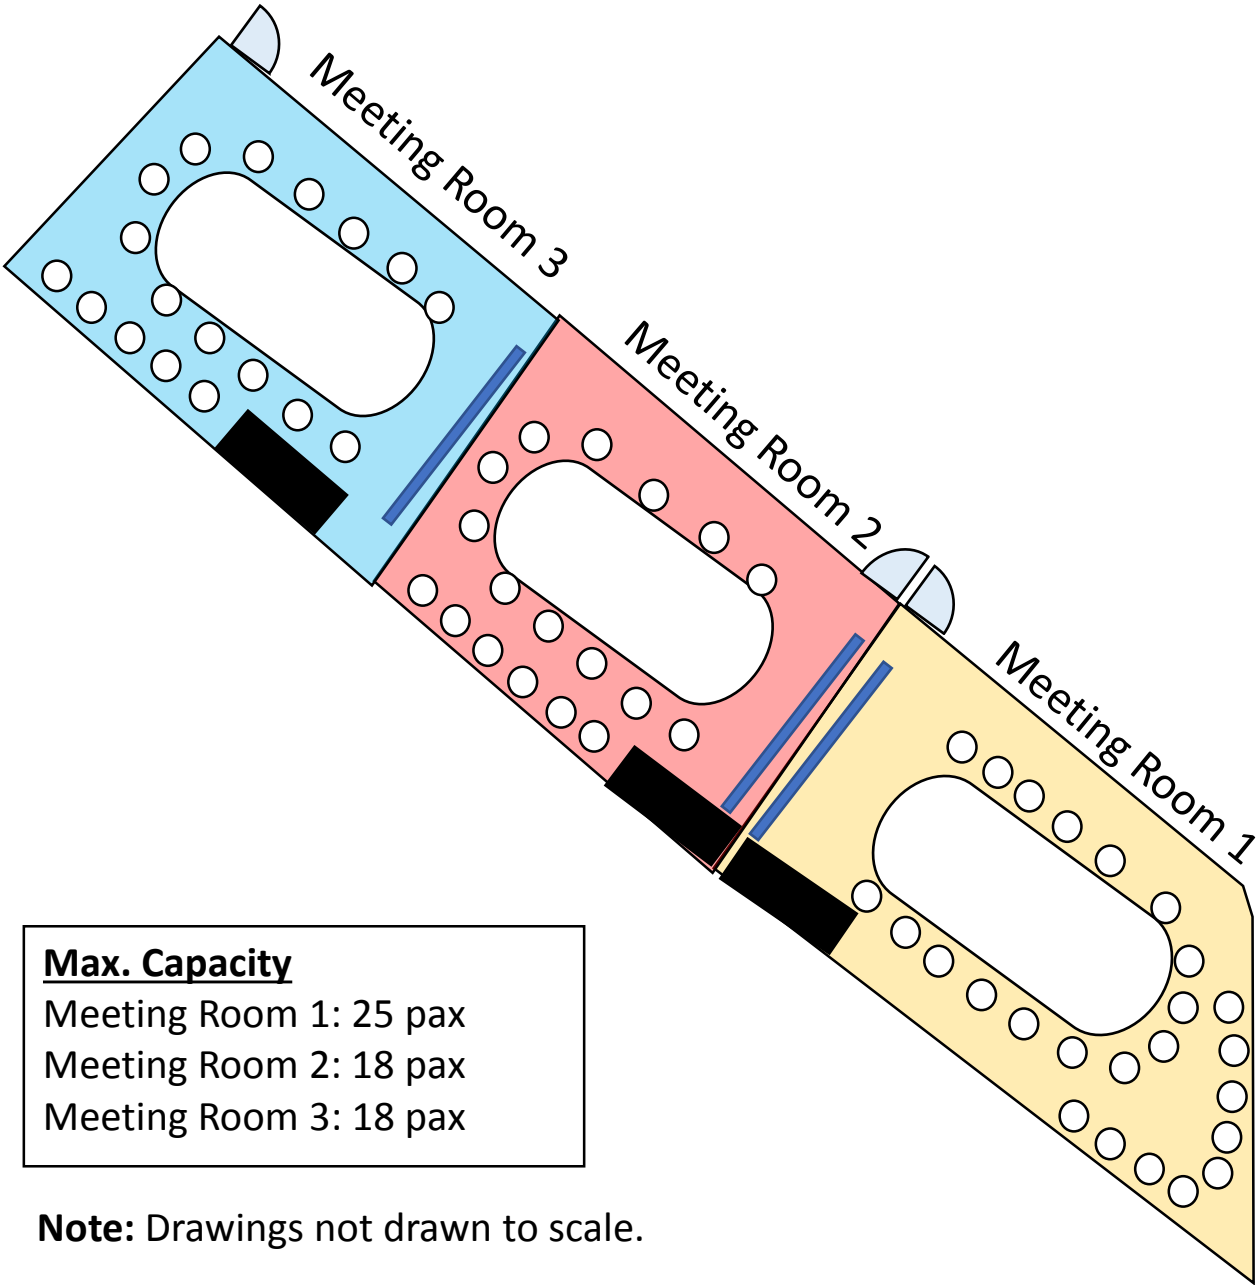

# MATRIX LEVEL 3 – Meeting Rooms/ Video Conference Room

# MATRIX LEVEL 3 – Meeting Rooms (Layout)

**Max. Capacity**  
Meeting Room 1: 25 pax  
Meeting Room 2: 18 pax  
Meeting Room 3: 18 pax

**Note:** Drawings not drawn to scale.

**Legend**

- Meeting Room 1
- Meeting Room 2
- Meeting Room 3
- Screen
- Table
- Chairs
- AV Items in cabinet
- Door

# MATRIX LEVEL 3 – Video Conference Room (Layout)

## Legend

Screen

Table

Chairs

AV Items in  
cabinet

Door

Column