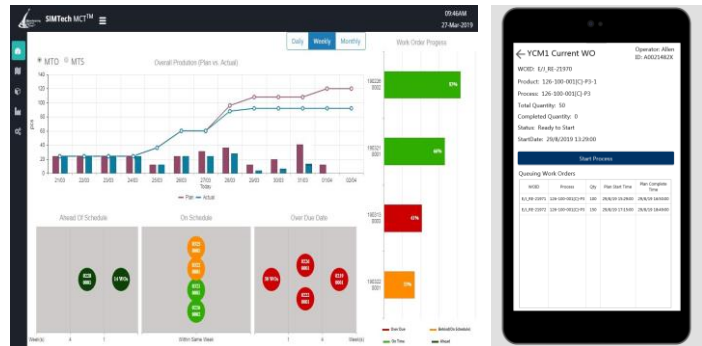

# Real Time Dispatching and Tracking (RTDT)

## BACKGROUND

In today's complicated manufacturing environment where any-mixed any-volume are normal and various dynamic events appear, how to swift respond to the unexpected events becomes a great challenge towards advanced smart factory. Real-Time Dispatching and Tracking (RTDT) specifically address the issues in question.

## OBJECTIVE

To provide companies with a RTDT system that enables production personnel to effectively and efficiently deal with various unexpected events with rule-based real-time job dispatching, tracking and tracing capability, ultimately achieve high productivity and efficiency.

Real Time Production Tracking